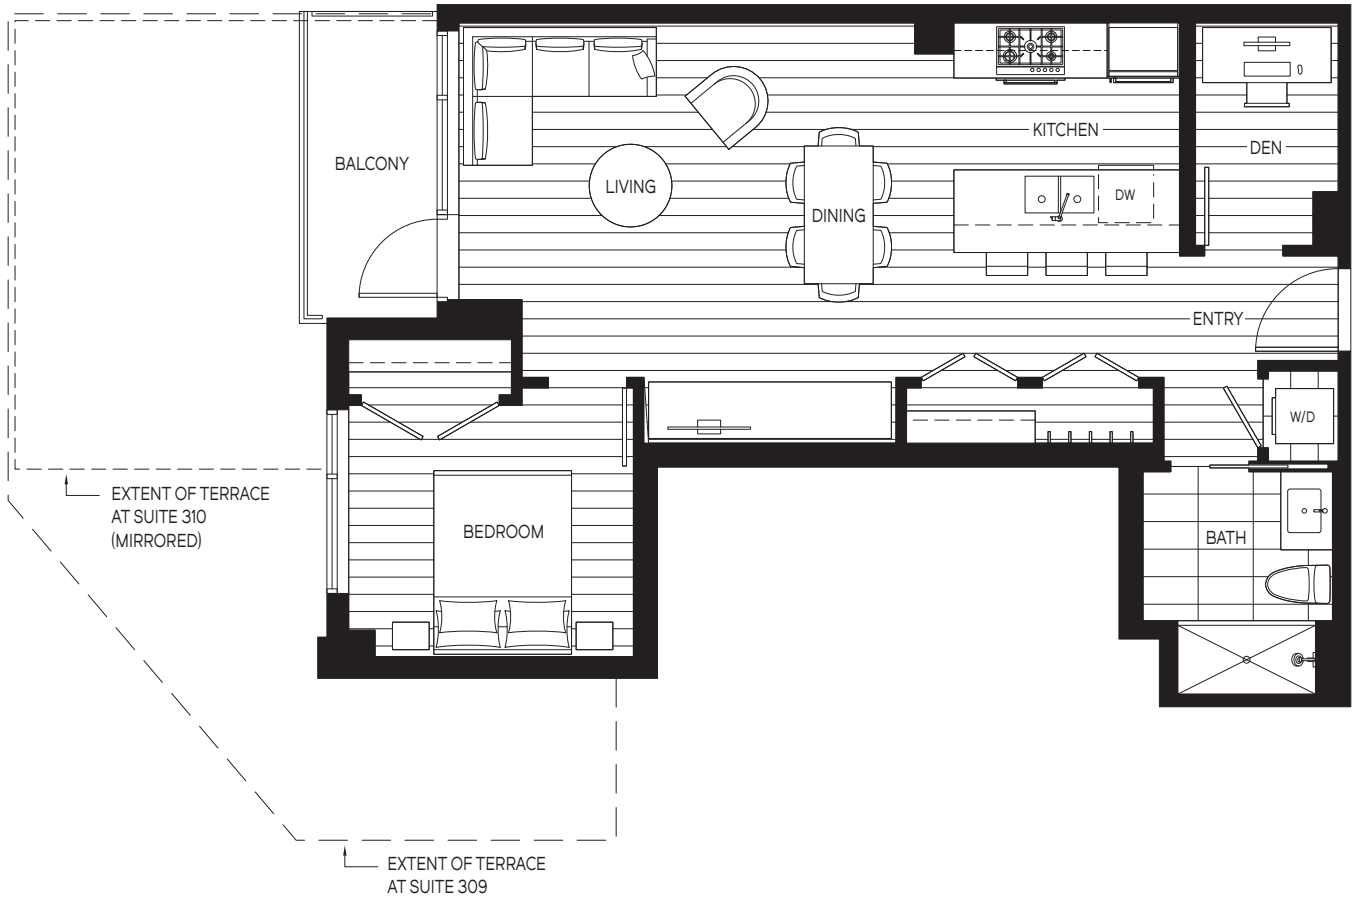

THE GRANVILLE

CRAFTED BY AOYUAN

PLAN A: 1 BEDROOM + DEN

663 - 693 SF INTERIOR & 55 - 358 SF OUTDOOR LIVING

LEVEL 3

LEVELS 4 - 5