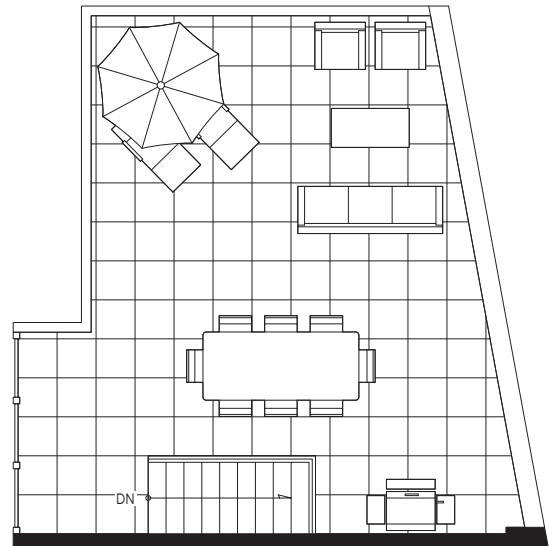

# THE GRANVILLE

CRAFTED BY AOYUAN

ROOF TERRACE

PLAN D4: 3 BEDROOM + DEN

1,673 SF INTERIOR & 743 SF OUTDOOR LIVING

LEVEL 8