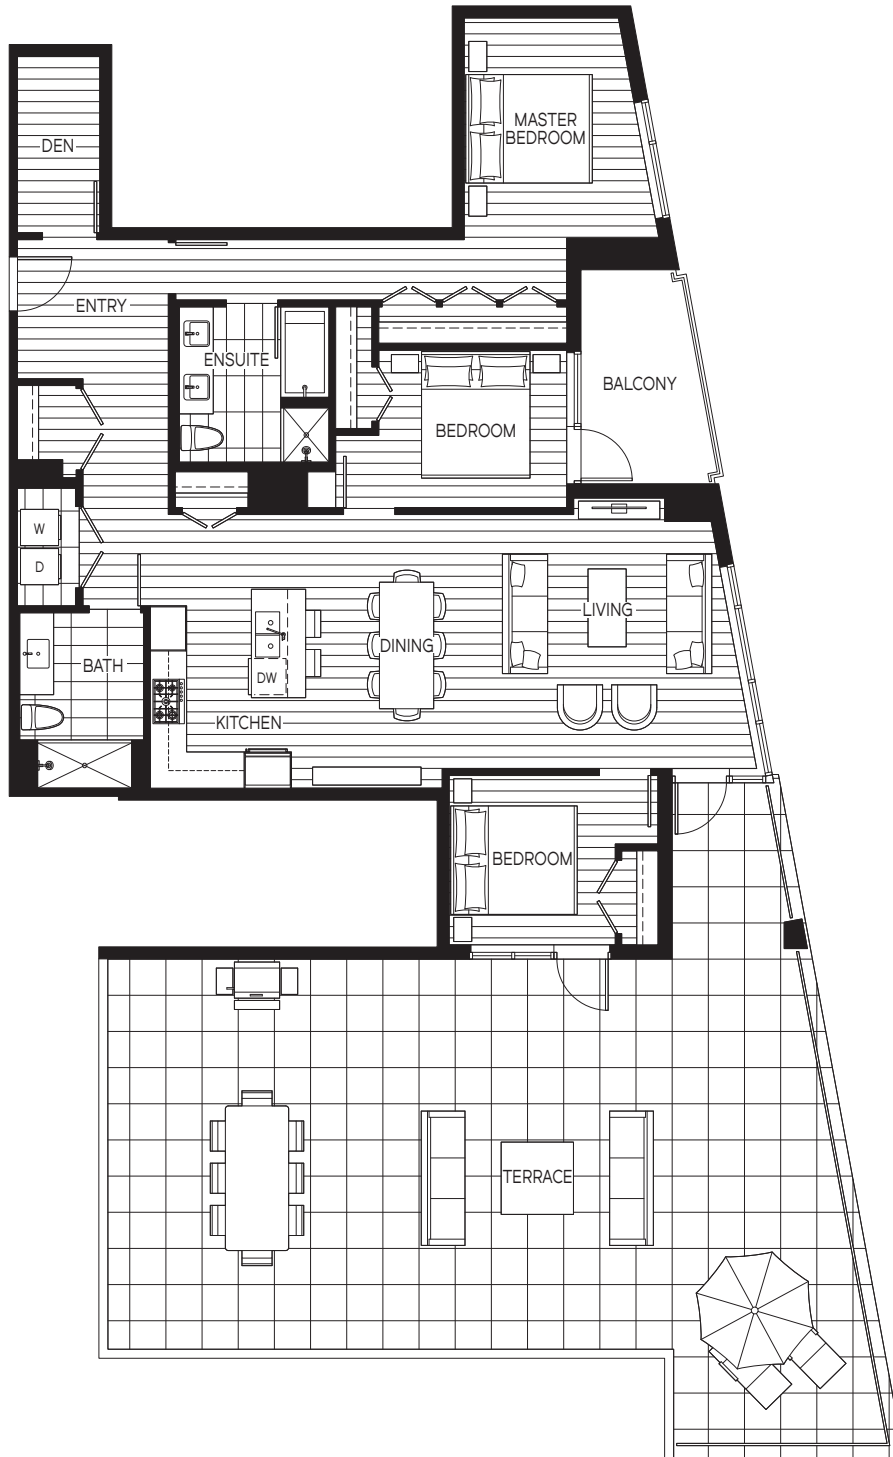

THE GRANVILLE

CRAFTED BY AOYUAN

PLAN D5: 3 BEDROOM + DEN

1,383 SF INTERIOR & 1,088 SF OUTDOOR LIVING

LEVEL 8