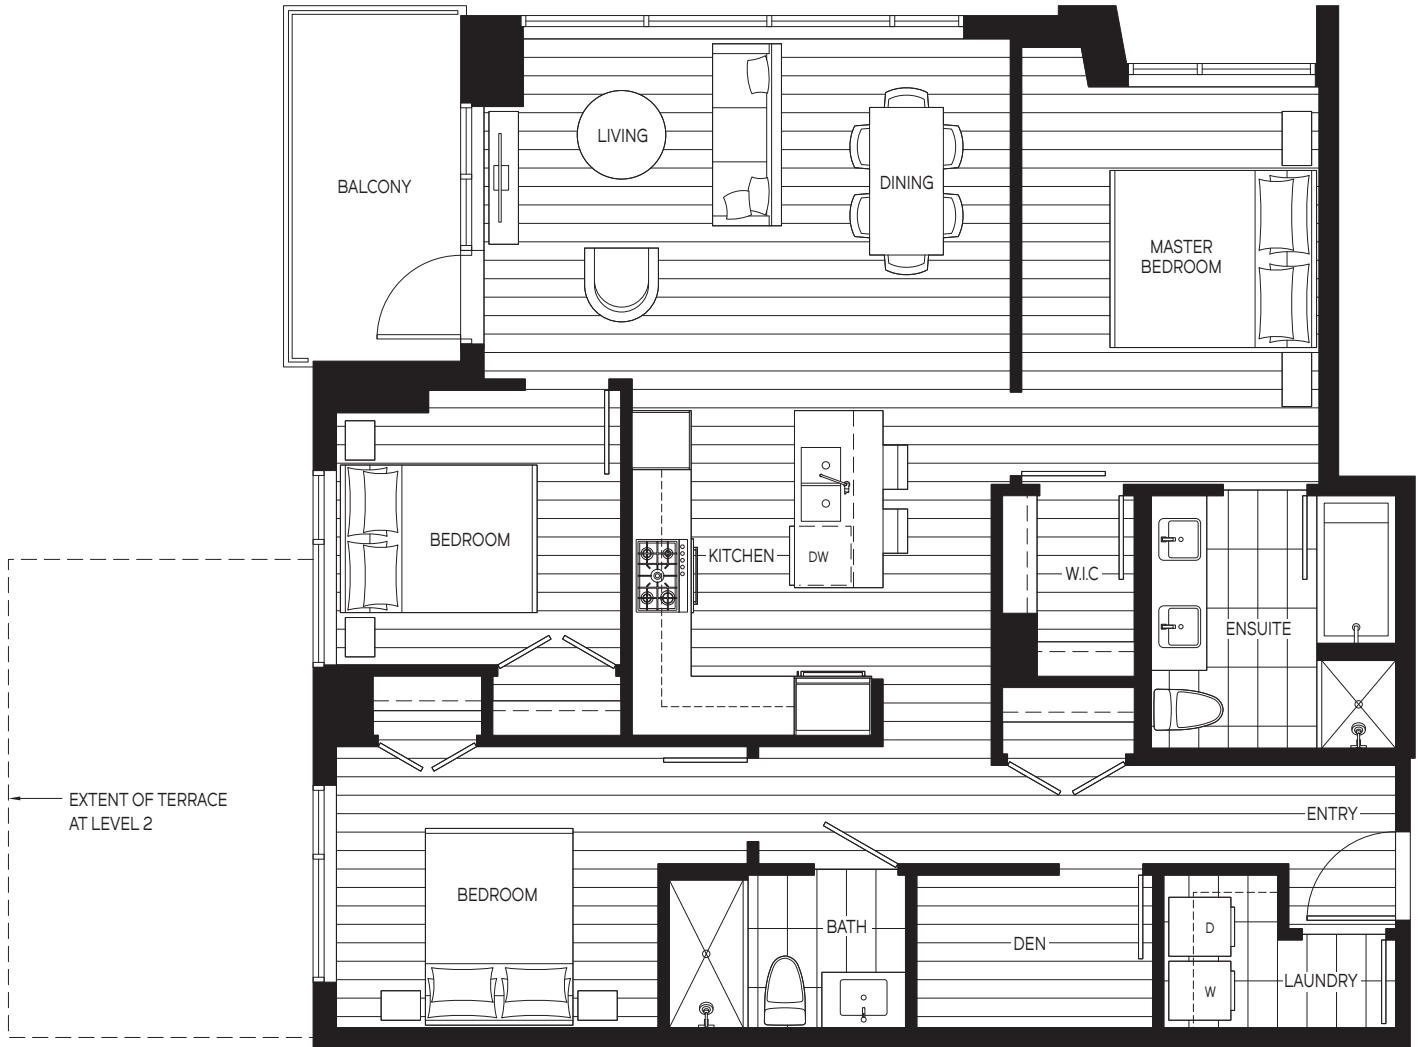

LEVELS 4 - 5

THE GRANVILLE

CRAFTED BY AOYUAN

PLAN C1: 2 BEDROOM + DEN

977 - 980 SF INTERIOR & 80 SF OUTDOOR LIVING

LEVEL 2

LEVEL 3

LEVELS 4 - 5

THE GRANVILLE

CRAFTED BY AOYUAN

PLAN C2: 2 BEDROOM + DEN

960 - 962 SF INTERIOR & 74 - 558 SF OUTDOOR LIVING

LEVEL 3

LEVELS 4 - 5

THE GRANVILLE

CRAFTED BY AOYUAN

PLAN D: 3 BEDROOM + DEN

1,156 SF INTERIOR & 73 - 227 SF OUTDOOR LIVING

LEVEL 2

LEVEL 3

LEVELS 4 - 5

THE GRANVILLE

CRAFTED BY AOYUAN

PLAN D1: 3 BEDROOM + DEN

1,456 SF INTERIOR & 81 - 504 SF OUTDOOR LIVING

LEVEL 6

LEVEL 7

THE GRANVILLE

CRAFTED BY AOYUAN

PLAN D2: 3 BEDROOM + DEN

1,369 SF INTERIOR & 82 - 539 SF OUTDOOR LIVING

LEVEL 6