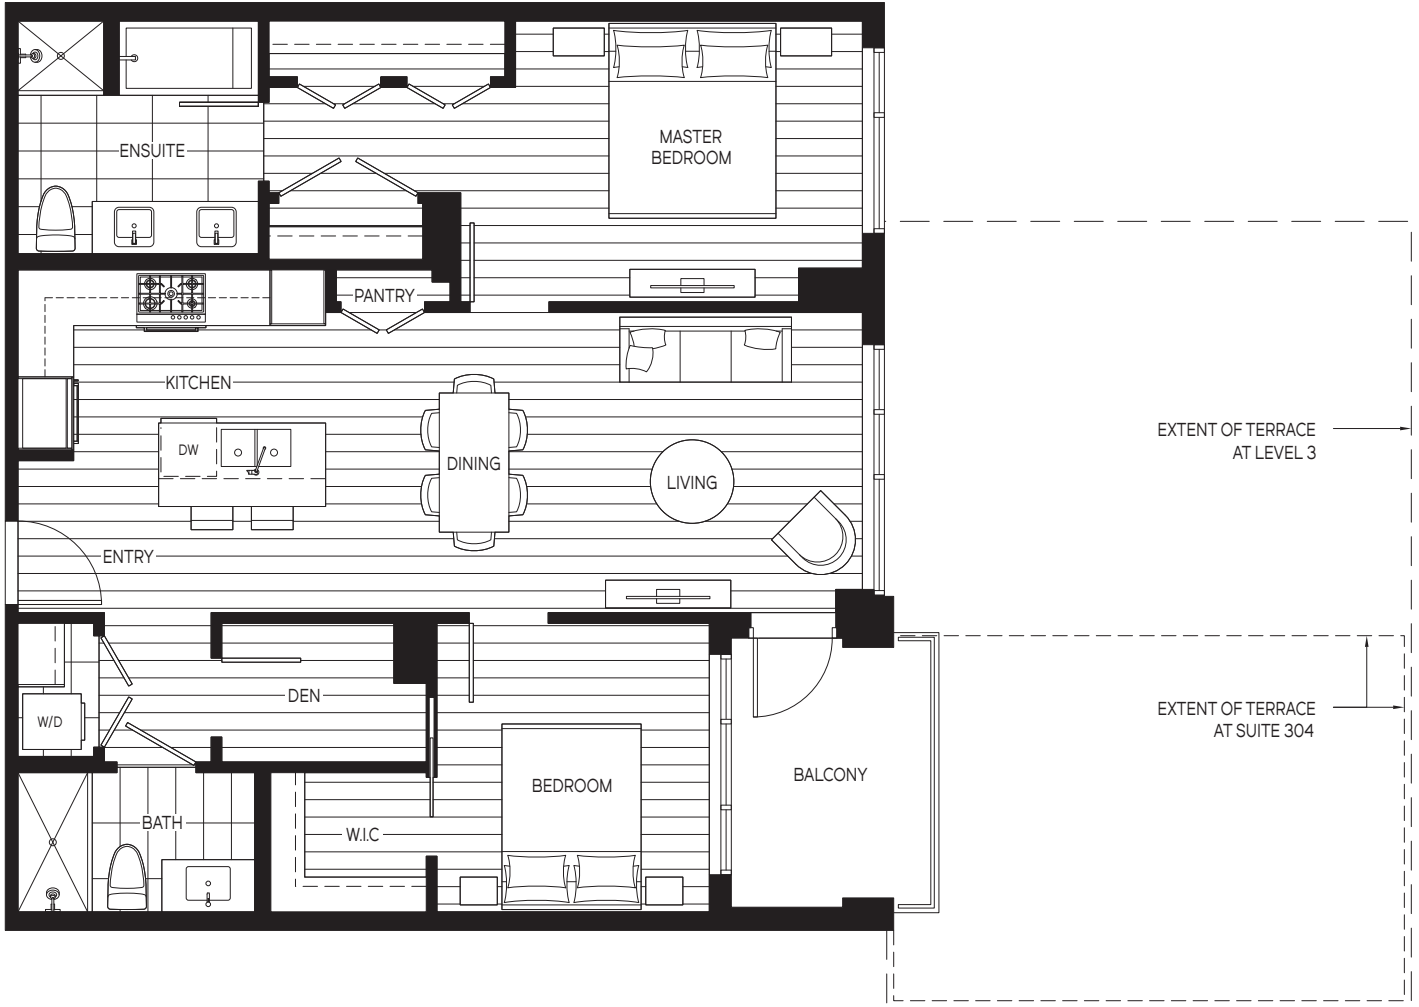

LEVEL 3

LEVELS 4 - 5

THE GRANVILLE

CRAFTED BY AOYUAN

PLAN C: 2 BEDROOM + DEN

866 - 872 SF INTERIOR & 37 - 136 SF OUTDOOR LIVING

LEVEL 2

LEVEL 3

LEVELS 4 - 5

THE GRANVILLE

CRAFTED BY AOYUAN

PLAN C1: 2 BEDROOM + DEN

977 - 980 SF INTERIOR & 80 SF OUTDOOR LIVING

LEVEL 2

LEVEL 3

LEVELS 4 - 5

THE GRANVILLE

CRAFTED BY AOYUAN

PLAN C2: 2 BEDROOM + DEN

960 - 962 SF INTERIOR & 74 - 558 SF OUTDOOR LIVING

LEVEL 3

LEVELS 4 - 5

THE GRANVILLE

CRAFTED BY AOYUAN

PLAN D: 3 BEDROOM + DEN

1,156 SF INTERIOR & 73 - 227 SF OUTDOOR LIVING

LEVEL 2

LEVEL 3

LEVELS 4 - 5

THE GRANVILLE

CRAFTED BY AOYUAN

PLAN D1: 3 BEDROOM + DEN