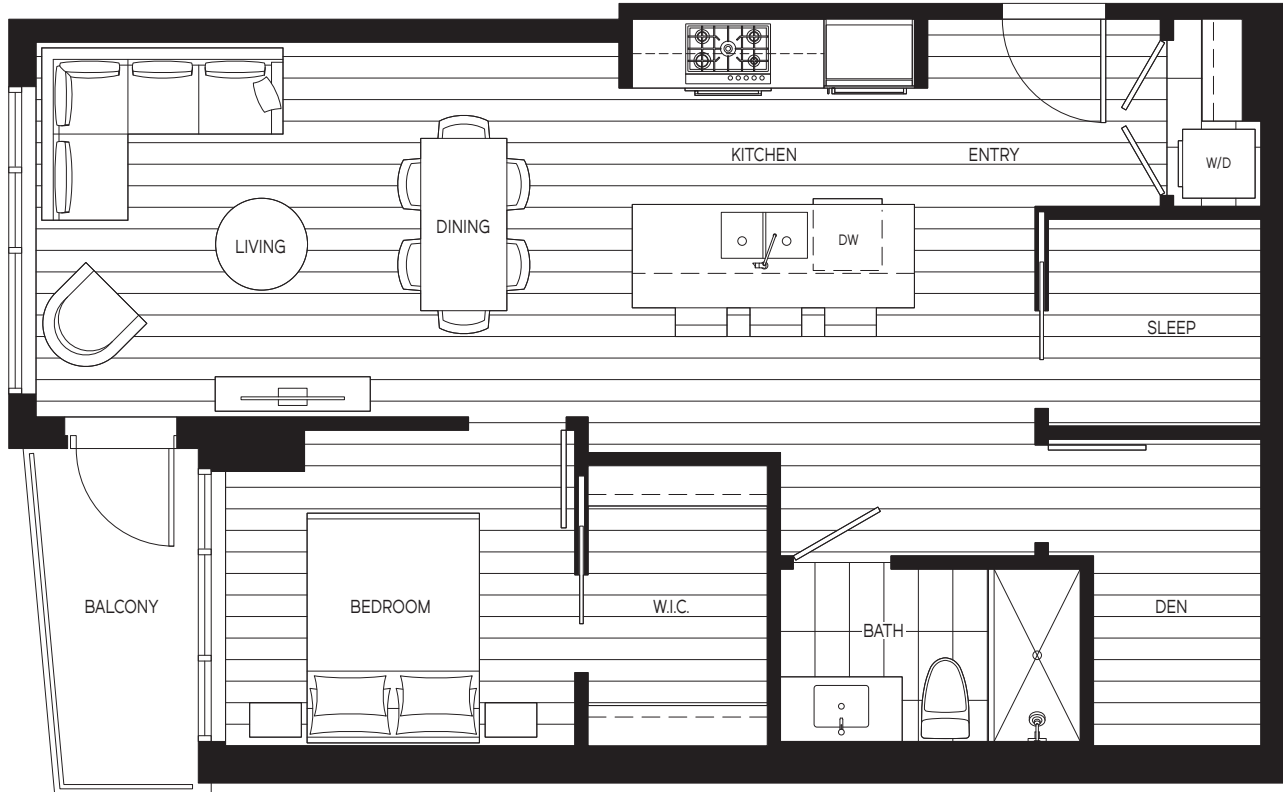

THE GRANVILLE

CRAFTED BY AOYUAN

PLAN A: 1 BEDROOM + DEN

663 - 693 SF INTERIOR & 55 - 358 SF OUTDOOR LIVING

LEVEL 3

LEVELS 4 - 5

THE GRANVILLE

CRAFTED BY AOYUAN

PLAN B: URBAN 2 BEDROOM

743 SF INTERIOR & 68 - 378 SF OUTDOOR LIVING

LEVEL 3

LEVELS 4 - 5

THE GRANVILLE

CRAFTED BY AOYUAN

PLAN B1: URBAN 2 BEDROOM

751 SF INTERIOR & 46 - 47 SF OUTDOOR LIVING

LEVEL 3

LEVELS 4 - 5

THE GRANVILLE

CRAFTED BY AOYUAN

PLAN C: 2 BEDROOM + DEN

866 - 872 SF INTERIOR & 37 - 136 SF OUTDOOR LIVING

LEVEL 2

LEVEL 3

LEVELS 4 - 5

THE GRANVILLE

CRAFTED BY AOYUAN

PLAN C1: 2 BEDROOM + DEN

977 - 980 SF INTERIOR & 80 SF OUTDOOR LIVING

LEVEL 2

LEVEL 3

LEVELS 4 - 5