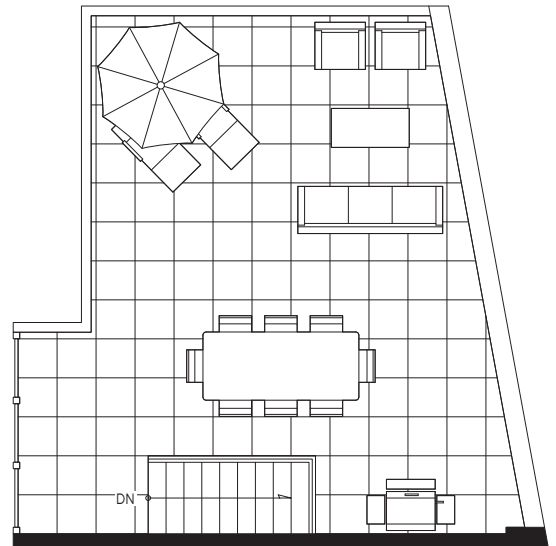

1,456 SF INTERIOR & 81 - 504 SF OUTDOOR LIVING

LEVEL 6

LEVEL 7

THE GRANVILLE

CRAFTED BY AOYUAN

PLAN D2: 3 BEDROOM + DEN

1,369 SF INTERIOR & 82 - 539 SF OUTDOOR LIVING

LEVEL 6

LEVEL 7

THE GRANVILLE

CRAFTED BY AOYUAN

PLAN D3: 3 BEDROOM + LAUNDRY

1,727 - 1,733 SF INTERIOR & 154 - 855 SF OUTDOOR LIVING

LEVEL 6

LEVEL 7

THE GRANVILLE

CRAFTED BY AOYUAN

ROOF TERRACE

PLAN D4: 3 BEDROOM + DEN

1,673 SF INTERIOR & 743 SF OUTDOOR LIVING

LEVEL 8

THE GRANVILLE

CRAFTED BY AOYUAN

PLAN D5: 3 BEDROOM + DEN