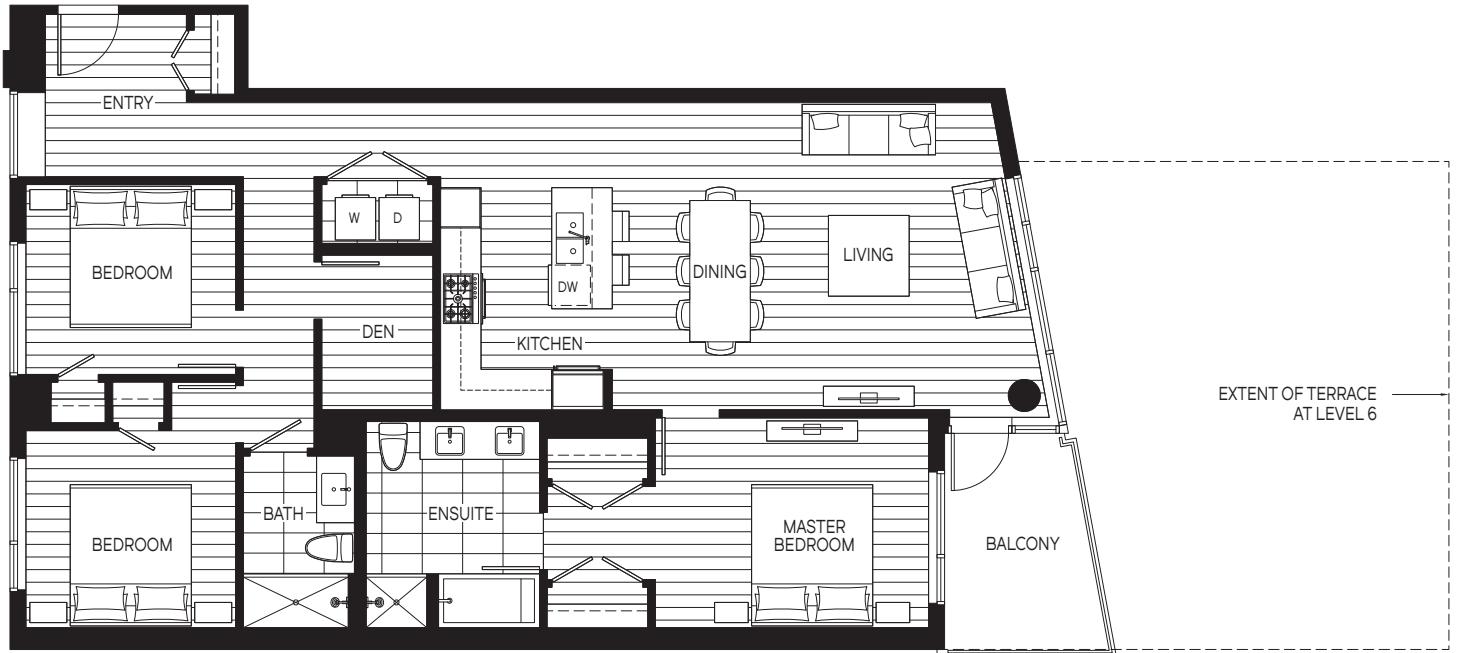

PLAN D: 3 BEDROOM + DEN

1,156 SF INTERIOR & 73 - 227 SF OUTDOOR LIVING

LEVEL 2

LEVEL 3

LEVELS 4 - 5

THE GRANVILLE

CRAFTED BY AOYUAN

PLAN D1: 3 BEDROOM + DEN

1,456 SF INTERIOR & 81 - 504 SF OUTDOOR LIVING

LEVEL 6

LEVEL 7

THE GRANVILLE

CRAFTED BY AOYUAN

PLAN D2: 3 BEDROOM + DEN

1,369 SF INTERIOR & 82 - 539 SF OUTDOOR LIVING

LEVEL 6

LEVEL 7

THE GRANVILLE

CRAFTED BY AOYUAN

PLAN D3: 3 BEDROOM + LAUNDRY

1,727 - 1,733 SF INTERIOR & 154 - 855 SF OUTDOOR LIVING

LEVEL 6

LEVEL 7

THE GRANVILLE

CRAFTED BY AOYUAN

ROOF TERRACE

PLAN D4: 3 BEDROOM + DEN

1,673 SF INTERIOR & 743 SF OUTDOOR LIVING

LEVEL 8

THE GRANVILLE

CRAFTED BY AOYUAN

PLAN D5: 3 BEDROOM + DEN