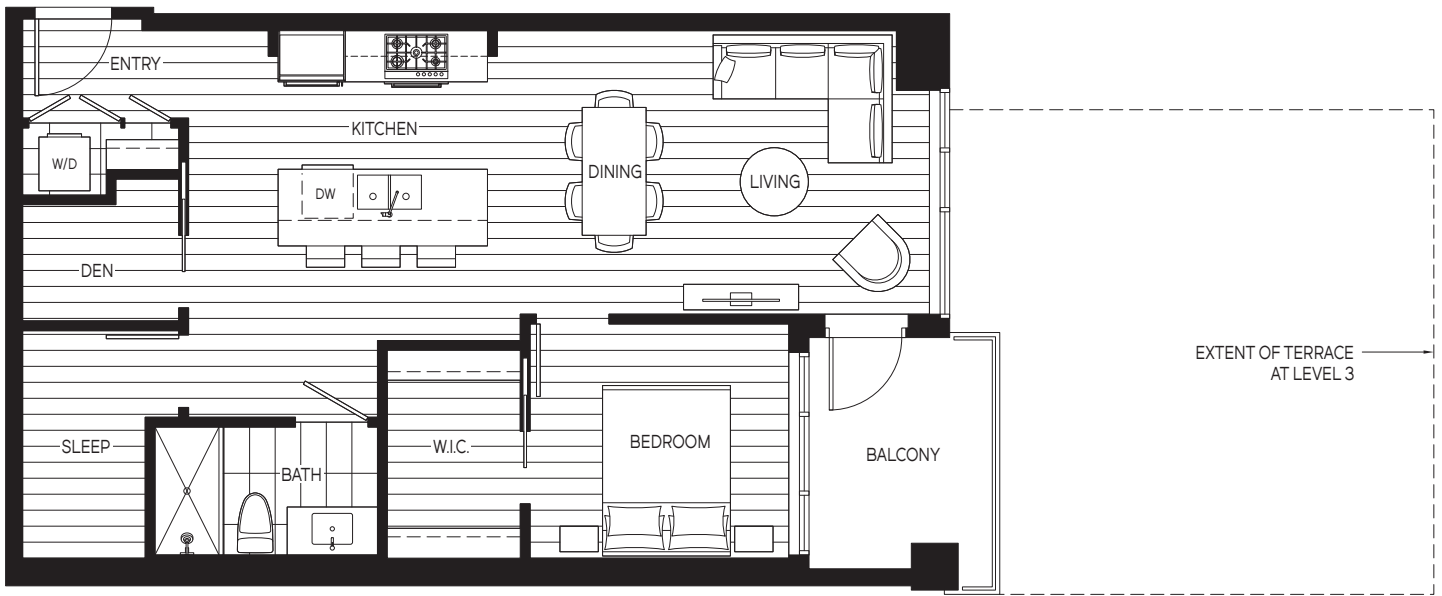

THE GRANVILLE

CRAFTED BY AOYUAN

PLAN A: 1 BEDROOM + DEN

663 - 693 SF INTERIOR & 55 - 358 SF OUTDOOR LIVING

LEVEL 3

LEVELS 4 - 5

THE GRANVILLE

CRAFTED BY AOYUAN

PLAN B: URBAN 2 BEDROOM

743 SF INTERIOR & 68 - 378 SF OUTDOOR LIVING

LEVEL 3

LEVELS 4 - 5

THE GRANVILLE

CRAFTED BY AOYUAN

PLAN B1: URBAN 2 BEDROOM

751 SF INTERIOR & 46 - 47 SF OUTDOOR LIVING

LEVEL 3

LEVELS 4 - 5

THE GRANVILLE

CRAFTED BY AOYUAN

PLAN C: 2 BEDROOM + DEN

866 - 872 SF INTERIOR & 37 - 136 SF OUTDOOR LIVING

LEVEL 2

LEVEL 3

THE GRANVILLE

CRAFTED BY AOYUAN

PLAN C2: 2 BEDROOM + DEN

960 - 962 SF INTERIOR & 74 - 558 SF OUTDOOR LIVING

LEVEL 3

LEVELS 4 - 5

THE GRANVILLE

CRAFTED BY AOYUAN