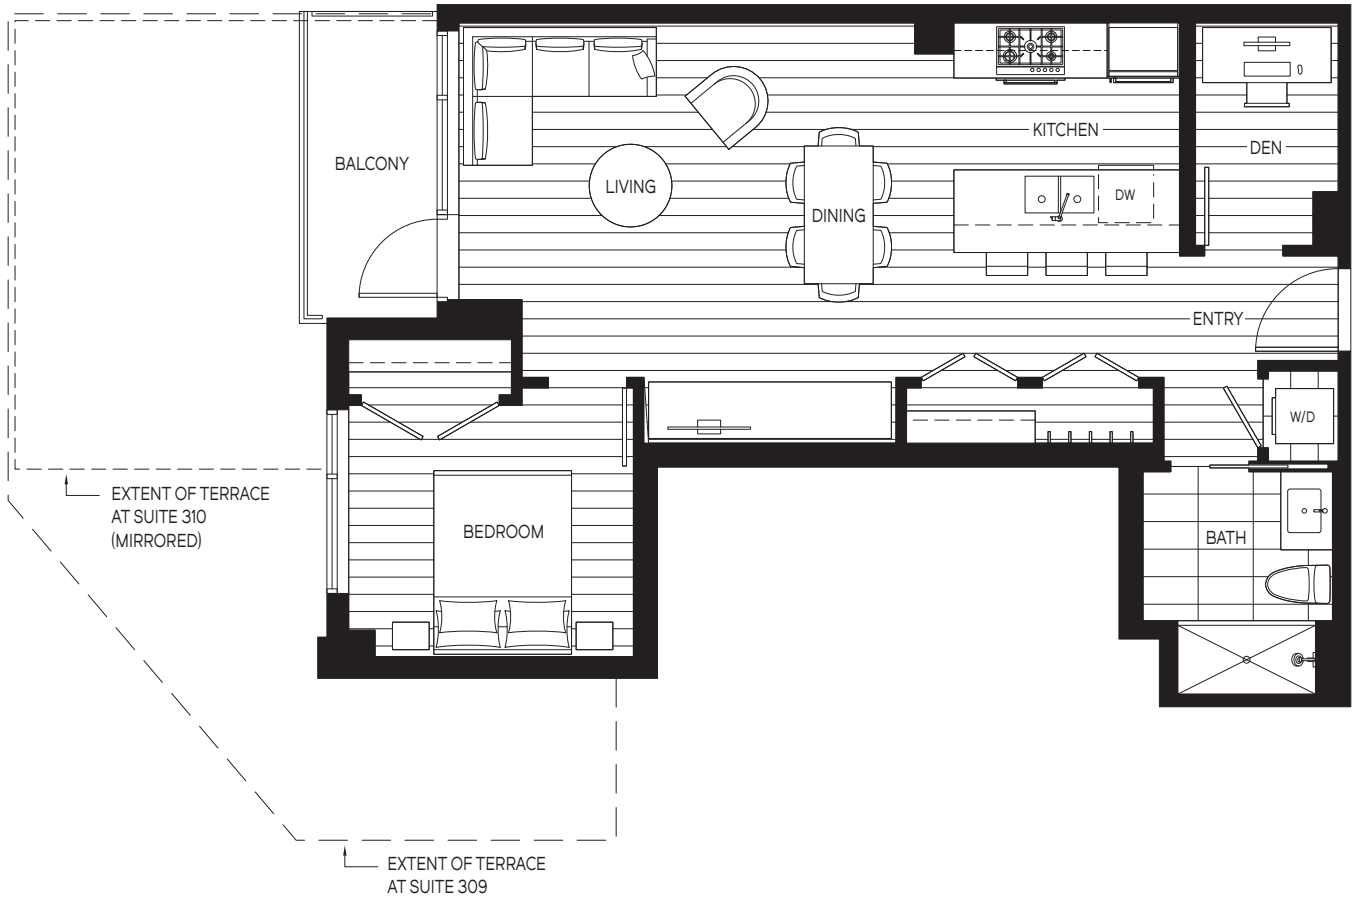

THE GRANVILLE

CRAFTED BY AOYUAN

PLAN A: 1 BEDROOM + DEN

663 - 693 SF INTERIOR & 55 - 358 SF OUTDOOR LIVING

LEVEL 3

LEVELS 4 - 5

THE GRANVILLE

CRAFTED BY AOYUAN

PLAN B: URBAN 2 BEDROOM

743 SF INTERIOR & 68 - 378 SF OUTDOOR LIVING

LEVEL 3

LEVELS 4 - 5

THE GRANVILLE

CRAFTED BY AOYUAN

PLAN B1: URBAN 2 BEDROOM

751 SF INTERIOR & 46 - 47 SF OUTDOOR LIVING

LEVEL 3

LEVELS 4 - 5

THE GRANVILLE

CRAFTED BY AOYUAN

PLAN C: 2 BEDROOM + DEN

866 - 872 SF INTERIOR & 37 - 136 SF OUTDOOR LIVING

LEVEL 2

LEVEL 3

THE GRANVILLE

CRAFTED BY AOYUAN

PLAN C2: 2 BEDROOM + DEN

960 - 962 SF INTERIOR & 74 - 558 SF OUTDOOR LIVING

LEVEL 3

LEVELS 4 - 5

THE GRANVILLE

CRAFTED BY AOYUAN